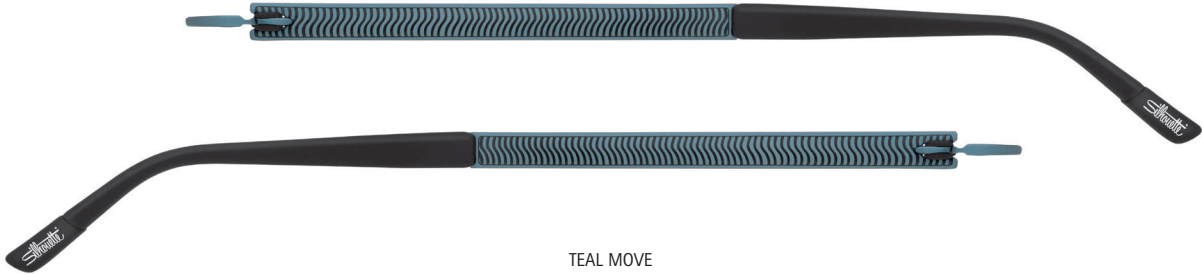

**Col. /40-6074**  
**SILVER-GOLD MOVE**

metal parts silver-gold silky-matte with ivory matte structure print on temples' outside, temple ends ivory matte, hinge decoration vanilly, caps titanium matte

**Col. /40-6075**  
**LILAC MOVE**

metal parts lilac silky-matte with purple matte structure print on temples' outside, temple ends plum matte, hinge decoration purple, caps chrome matte

**Col. /40-6076**  
**TEAL MOVE**

metal parts teal silky-matte with brown matte structure print on temples' outside, temple ends black matte, hinge decoration black, caps black matte

**Col. /50-6077**  
**BLACK MOVE**

metal parts black shiny with black matte structure print on temples' outside, temple ends black matte, hinge decoration black, caps black matte

# Silhouette®

AUTHENTIC EYEWEAR. SINCE 1964.

TITAN IMPRESSIONS  
Mod. 5384

TEAL MOVE  
5384/40-6076

Metallgarnitur aus High-Tech Titan  
Metal chassis made of High-Tech Titanium  
Kit en metal en High-Tech Titanium