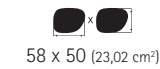

SPARE PARTS
ERSATZTEILE / PIÈCES DE RECHANGE

Boxing System / Kastensystem / Système de castes

Metallfassung aus High-Tech Titan
Gläser: Polycarbonat
Wölbung: Base 6
100 % UV A-, B-, C-Schutz

Metal frame made of High-Tech Titanium
Lenses: polycarbonate
Curving: base 6
100 % UV A-, B-, C-protection

Monture en métal en High-Tech Titanium
Verres: polycarbonate
Courbure: base 6
Protection de 100 % de UV A, B, C