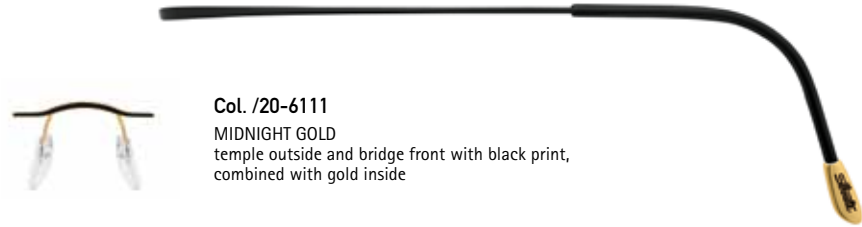

Col. /80-6112
rhodiniert, partiell vergoldet
rhodium plated, partially gold plated
rhodié, parties plaqué-or

Col. /20-6111
vergoldet, mit Farbfinish und Lackbeschichtung
gold plated, with colour- and laquer-finish
plagué-or, avec couleur de finition-vernie

Col. /80-6113
vergoldet, partiell rhodiniert
gold plated, partially rhodium plated
plagué-, parties rhodié

Silhouette[®]

Mod. 7695
6744
6745
7682
7683

TITAN MINIMAL ART
SPECIAL EDITION

Col. /00-6110
BLACK SHINE
temple outside and bridge front with black print,
combined with rhodium inside

Col. /20-6111
MIDNIGHT GOLD
temple outside and bridge front with black print,
combined with gold inside

Col. /80-6112
SILVER SHADOW
temple outside and bridge front with rhodium,
combined with gold inside

Col. /80-6113
GOLDEN GLARE
temple outside and bridge front with gold,
combined with rhodium inside

SILVER SHADOW
7695/80-6112
Garnitur aus High-Tech Titanium
Chassis made of High-Tech Titanium
Kit en High-Tech Titanium