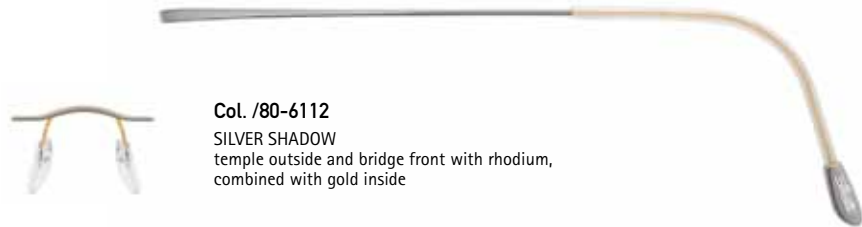

Col. /80-6112
rhodiniert, partiell vergoldet
rhodium plated, partially gold plated
rhodié, parties plaqué-or

Col. /20-6111
vergoldet, mit Farbfinish und Lackbeschichtung
gold plated, with colour- and laquer-finish
plagué-or, avec couleur de finition-vernie

Col. /80-6113
vergoldet, partiell rhodiniert
gold plated, partially rhodium plated
plagué-, parties rhodié

Silhouette[®]

Mod. 7695
6744
6745
7682
7683

TITAN MINIMAL ART
SPECIAL EDITION

Col. /00-6110
BLACK SHINE
temple outside and bridge front with black print,
combined with rhodium inside

Col. /20-6111
MIDNIGHT GOLD
temple outside and bridge front with black print,
combined with gold inside

Col. /80-6112
SILVER SHADOW
temple outside and bridge front with rhodium,
combined with gold inside

Col. /80-6113
GOLDEN GLARE
temple outside and bridge front with gold,
combined with rhodium inside

SILVER SHADOW
7695/80-6112
Garnitur aus High-Tech Titanium
Chassis made of High-Tech Titanium
Kit en High-Tech Titanium