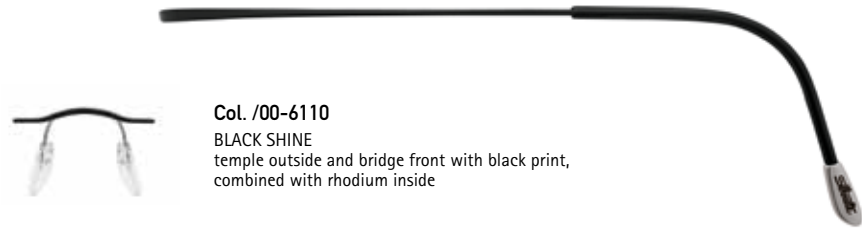

Col. /80-6112
rhodiniert, partiell vergoldet
rhodium plated, partially gold plated
rhodié, parties plaqué-or

Col. /20-6111
vergoldet, mit Farbfinish und Lackbeschichtung
gold plated, with colour- and laquer-finish
plagué-or, avec couleur de finition-vernie

Col. /80-6113
vergoldet, partiell rhodiniert
gold plated, partially rhodium plated
plagué-, parties rhodié

Silhouette[®]

Mod. 7695
6744
6745
7682
7683

TITAN MINIMAL ART
SPECIAL EDITION

Col. /00-6110
BLACK SHINE
temple outside and bridge front with black print,
combined with rhodium inside

Col. /80-6113
GOLDEN GLARE
temple outside and bridge front with gold,
combined with rhodium inside

SILVER SHADOW
7695/80-6112
Garnitur aus High-Tech Titanium
Chassis made of High-Tech Titanium
Kit en High-Tech Titanium