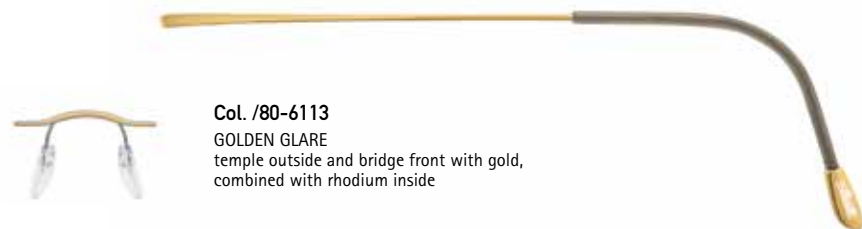

Col. /80-6113
vergoldet, partiell rhodiniert
gold plated, partially rhodium plated
plagué-, parties rhodié

Silhouette[®]

Mod. 7695
6744
6745
7682
7683

TITAN MINIMAL ART
SPECIAL EDITION

Col. /00-6110
BLACK SHINE
temple outside and bridge front with black print,
combined with rhodium inside

Col. /80-6113
GOLDEN GLARE
temple outside and bridge front with gold,
combined with rhodium inside

SILVER SHADOW
7695/80-6112
Garnitur aus High-Tech Titanium
Chassis made of High-Tech Titanium
Kit en High-Tech Titanium