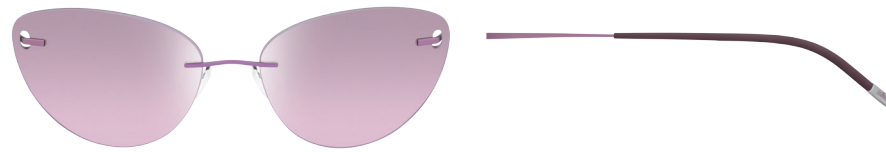

Silhouette[®]
AUTHENTIC EYEWEAR. SINCE 1964.

SUN 2018
Mod. 8154

TITAN MINIMAL ART. THE ICON.

Property of Silhouette / © Silhouette

www.silhouette.com

K 8154.00 0000 0000

Col. / 00-6243
 TURQUOISE GRADIENT
metal parts: rhodium silky-matte
temple ends: blue green
 with grey green
temple tips: chrome matte

Col. / 20-6205
 GREEN
metal parts: gold shiny
temple ends: dark brown with brown
temple tips: gold shiny

Col. / 40-6220
 GREY GRADIENT
metal parts: red shiny
temple ends: black with rosé
temple tips: black shiny

Col. / 40-6223
 GLOSSY PURPLE
metal parts: pink shiny
temple ends: black with pink
temple tips: chrome shiny

SPARE PARTS
 ERSATZTEILE / PIÈCES DE RECHANGE

Boxing System / Kastensystem / Système de castes

Metallfassung aus High-Tech Titan
 Gläser: Polycarbonat
 Wölbung: Base 6
 100 % UV A-, B-, C-Schutz

Metal frame made of High-Tech Titanium
 Lenses: polycarbonate
 Curving: base 6
 100 % UV A-, B-, C-protection