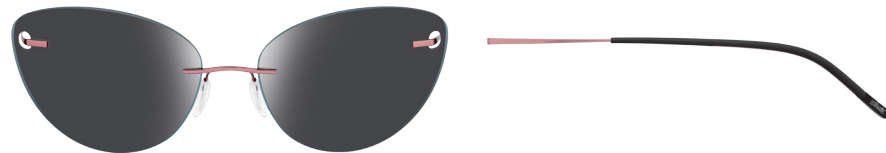

Silhouette[®]
AUTHENTIC EYEWEAR. SINCE 1964.

SUN 2018
Mod. 8154

TITAN MINIMAL ART. THE ICON.

Property of Silhouette / © Silhouette

www.silhouette.com

K 8154.00 0000 0000

Col. / 00-6243
 TURQUOISE GRADIENT
metal parts: rhodium silky-matte
temple ends: blue green
 with grey green
temple tips: chrome matte

Col. / 20-6205
 GREEN
metal parts: gold shiny
temple ends: dark brown with brown
temple tips: gold shiny

Col. / 40-6220
 GREY GRADIENT
metal parts: red shiny
temple ends: black with rosé
temple tips: black shiny

Col. / 40-6223
 GLOSSY PURPLE
metal parts: pink shiny
temple ends: black with pink
temple tips: chrome shiny

SPARE PARTS
 ERSATZTEILE / PIÈCES DE RECHANGE

Boxing System / Kastensystem / Système de castes

Metallfassung aus High-Tech Titan
 Gläser: Polycarbonat
 Wölbung: Base 6
 100 % UV A-, B-, C-Schutz

Metal frame made of High-Tech Titanium
 Lenses: polycarbonate
 Curving: base 6
 100 % UV A-, B-, C-protection