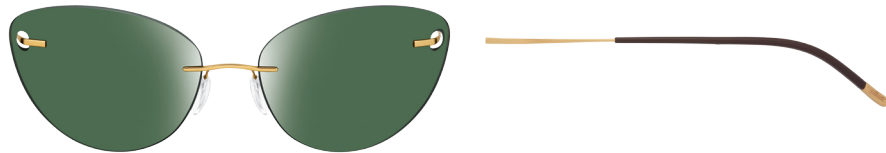

Silhouette[®]
AUTHENTIC EYEWEAR. SINCE 1964.

SUN 2018
Mod. 8154

TITAN MINIMAL ART. THE ICON.

Property of Silhouette / © Silhouette

www.silhouette.com

K 8154.00 0000 0000

Col. / 00-6243
 TURQUOISE GRADIENT
metal parts: rhodium silky-matte
temple ends: blue green
 with grey green
temple tips: chrome matte

Col. / 20-6205
 GREEN
metal parts: gold shiny
temple ends: dark brown with brown
temple tips: gold shiny

Col. / 40-6220
 GREY GRADIENT
metal parts: red shiny
temple ends: black with rosé
temple tips: black shiny

Col. / 40-6223
 GLOSSY PURPLE
metal parts: pink shiny
temple ends: black with pink
temple tips: chrome shiny

SPARE PARTS
 ERSATZTEILE / PIÈCES DE RECHANGE

Boxing System / Kastensystem / Système de castes

Metallfassung aus High-Tech Titan
 Gläser: Polycarbonat
 Wölbung: Base 6
 100 % UV A-, B-, C-Schutz

Metal frame made of High-Tech Titanium
 Lenses: polycarbonate
 Curving: base 6
 100 % UV A-, B-, C-protection