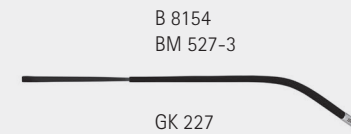

SPARE PARTS
ERSATZTEILE / PIÈCES DE RECHANGE

Boxing System / Kastensystem / Système de castes

Metallfassung aus High-Tech Titan
Gläser: Polycarbonat
Wölbung: Base 6
100 % UV A-, B-, C-Schutz

Metal frame made of High-Tech Titanium
Lenses: polycarbonate
Curving: base 6
100 % UV A-, B-, C-protection

Monture en métal en High-Tech Titanium
Verres: polycarbonate
Courbure: base 6
Protection de 100 % de UV A, B, C