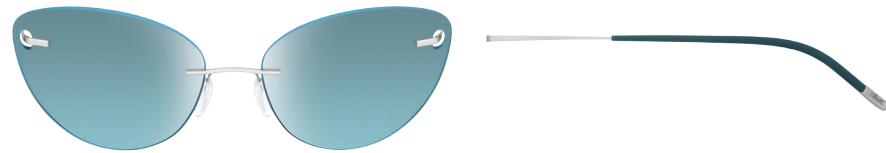

Silhouette[®]
AUTHENTIC EYEWEAR. SINCE 1964.

SUN 2018
Mod. 8154

TITAN MINIMAL ART. THE ICON.

Property of Silhouette / © Silhouette

www.silhouette.com

K 8154.00 0000 0000

Col. / 00-6243
 TURQUOISE GRADIENT
metal parts: rhodium silky-matte
temple ends: blue green
 with grey green
temple tips: chrome matte

Col. / 20-6205
 GREEN
metal parts: gold shiny
temple ends: dark brown with brown
temple tips: gold shiny

Col. / 40-6220
 GREY GRADIENT
metal parts: red shiny
temple ends: black with rosé
temple tips: black shiny

Col. / 40-6223
 GLOSSY PURPLE
metal parts: pink shiny
temple ends: black with pink
temple tips: chrome shiny

SPARE PARTS
 ERSATZTEILE / PIÈCES DE RECHANGE

Boxing System / Kastensystem / Système de castes

Metallfassung aus High-Tech Titan
 Gläser: Polycarbonat
 Wölbung: Base 6
 100 % UV A-, B-, C-Schutz

Metal frame made of High-Tech Titanium
 Lenses: polycarbonate
 Curving: base 6
 100 % UV A-, B-, C-protection