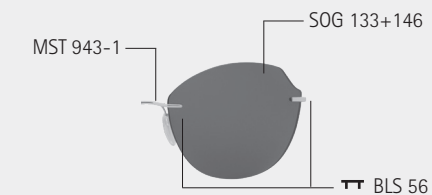

POL

Col. / 75-3530
POL GREY
metal parts: rose gold shiny
temple ends: black with salmon
temple tips: rose gold shiny

Col. / 75-5040
TEAL-ROSE GRADIENT
metal parts: mint silky matte
temple ends: green with mint
temple tips: silver matte

Col. / 75-6560
CLASSIC GREY GRADIENT
metal parts: ruthenium shiny
temple ends: black with grey
temple tips: black shiny

Col. / 75-8540
CLASSIC BROWN GRADIENT
metal parts: taupe silky matte
temple ends: dark brown with brown
temple tips: titanium matte