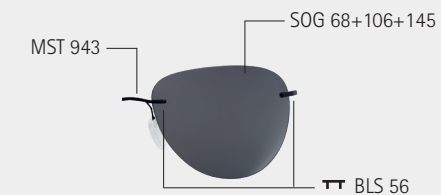

Metal frame made of High-Tech Titanium
Lenses: polycarbonate
Curving: base 8
100 % UV A-, B-, C-protection

Monture en métal en High-Tech Titanium
Verres: polycarbonate
Courbure: base 8
Protection de 100 % de UV A, B, C

POL

Col. / 75-6560
POL COBALT BLUE
metal parts: ruthenium shiny
temple ends: blue with black
temple tips: silver shiny

Col. / 75-6660
CLASSIC GREY GRADIENT
metal parts: ruthenium silky matte
temple ends: black
temple tips: silver shiny

Col. / 75-7530
GREEN
metal parts: gold shiny
temple ends: black
temple tips: gold shiny

POL

Col. / 75-9040
POL GREY
metal parts: black silky matte
temple ends: black
temple tips: silver shiny

cardboard box FK 118-3
certificate ZE 328