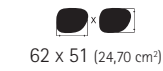

SPARE PARTS
ERSATZTEILE / PIÈCES DE RECHANGE

Boxing System / Kastensystem / Système de castes