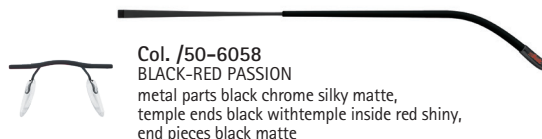

Col. /50-6058
BLACK-RED PASSION
metal parts black chrome silky matte,
temple ends black with temple inside red shiny,
end pieces black matte