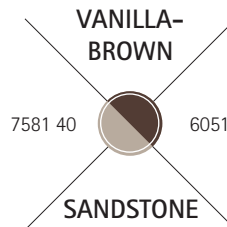

CHASSIS

GARNITUR / KIT

TMA THE ICON / Mod. 7581

Clip-on 5076 available

Metallgarnitur aus High-Tech Titan
Metal chassis made of High-Tech Titanium
Kit en métal en High-Tech Titanium

17
19
21

145
145 / 150
150 / 160