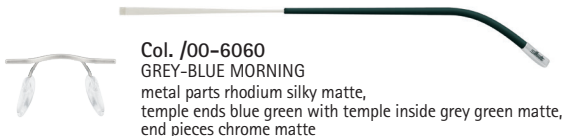

COLOURS

FARBEN / COULEURS

Col. /00-6060
GREY-BLUE MORNING
metal parts rhodium silky matte,
temple ends blue green with temple inside grey green matte,
end pieces chrome matte