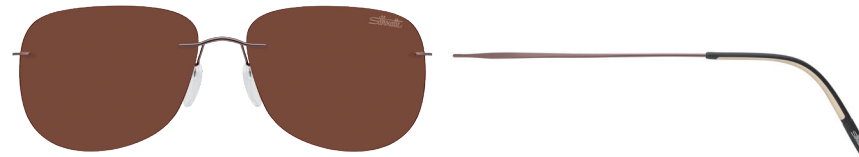

Silhouette[®]
ICONIC EYEWEAR MADE IN AUSTRIA. SINCE 1964.

SUN 2019
Mod. 8676

TITAN MINIMAL ART ULTRA THIN

Col. / 40-6234
BROWN
metal parts: brown anodised shiny
temple ends: brown with vanilla
temple tips: brown matte

POL Col. / 40-6238
POL GREY
metal parts: black shiny
temple ends: black with red
temple tips: black matte

Col. / 40-6247
GREY
metal parts: black silky-matte
temple ends: black with red
temple tips: black shiny

Col. / 60-6232
COBALT BLUE
metal parts: ruthenium shiny
temple ends: dark blue with black
temple tips: dark blue matte

SPARE PARTS

ERSATZTEILE / PIÈCES DE RECHANGE

Boxing System / Kastensystem / Système de castes

 
62 x 46 (23,79 cm²)

68

17

135

25

 $n \geq 1,6$
(+ PC, Trivex)

Metallfassung aus High-Tech Titan
Gläser: Polycarbonat
Wölbung: Base 9
100 % UV A-, B-, C-Schutz

Metal frame made of High-Tech Titanium
Lenses: polycarbonate
Curving: base 9
100 % UV A-, B-, C-protection