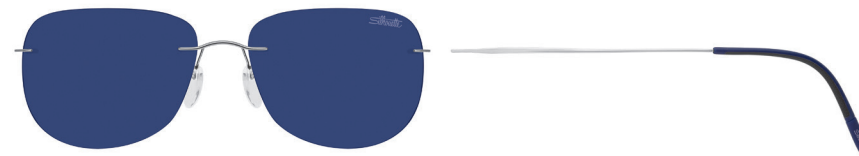

Silhouette[®]
ICONIC EYEWEAR MADE IN AUSTRIA. SINCE 1964.

SUN 2019
Mod. 8676

TITAN MINIMAL ART ULTRA THIN

Col. / 40-6234
BROWN
metal parts: brown anodised shiny
temple ends: brown with vanilla
temple tips: brown matte

POL Col. / 40-6238
POL GREY
metal parts: black shiny
temple ends: black with red
temple tips: black matte

Col. / 40-6247
GREY
metal parts: black silky-matte
temple ends: black with red
temple tips: black shiny

Col. / 60-6232
COBALT BLUE
metal parts: ruthenium shiny
temple ends: dark blue with black
temple tips: dark blue matte

SPARE PARTS

ERSATZTEILE / PIÈCES DE RECHANGE

Boxing System / Kastensystem / Système de castes

 
62 x 46 (23,79 cm²)

68

17

135

25

 $n \geq 1,6$
(+ PC, Trivex)

Metallfassung aus High-Tech Titan
Gläser: Polycarbonat
Wölbung: Base 9
100 % UV A-, B-, C-Schutz

Metal frame made of High-Tech Titanium
Lenses: polycarbonate
Curving: base 9
100 % UV A-, B-, C-protection