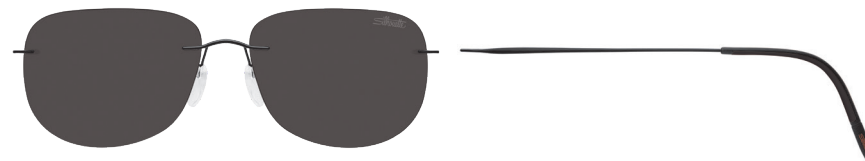

Silhouette[®]
ICONIC EYEWEAR MADE IN AUSTRIA. SINCE 1964.

SUN 2019
Mod. 8676

TITAN MINIMAL ART ULTRA THIN

Col. / 40-6234
BROWN
metal parts: brown anodised shiny
temple ends: brown with vanilla
temple tips: brown matte

POL Col. / 40-6238
POL GREY
metal parts: black shiny
temple ends: black with red
temple tips: black matte

Col. / 40-6247
GREY
metal parts: black silky-matte
temple ends: black with red
temple tips: black shiny

Col. / 60-6232
COBALT BLUE
metal parts: ruthenium shiny
temple ends: dark blue with black
temple tips: dark blue matte

SPARE PARTS

ERSATZTEILE / PIÈCES DE RECHANGE

Boxing System / Kastensystem / Système de castes

 
62 x 46 (23,79 cm²)

68

17

135

25

 $n \geq 1,6$
(+ PC, Trivex)

Metallfassung aus High-Tech Titan
Gläser: Polycarbonat
Wölbung: Base 9
100 % UV A-, B-, C-Schutz

Metal frame made of High-Tech Titanium
Lenses: polycarbonate
Curving: base 9
100 % UV A-, B-, C-protection