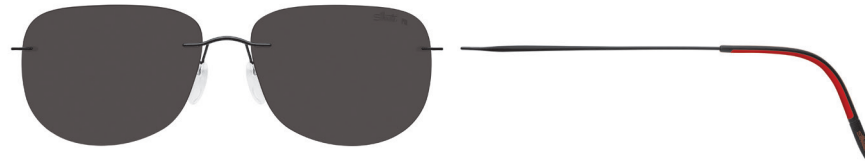

Silhouette[®]
ICONIC EYEWEAR MADE IN AUSTRIA. SINCE 1964.

SUN 2019
Mod. 8676

TITAN MINIMAL ART ULTRA THIN

Col. / 40-6234
BROWN
metal parts: brown anodised shiny
temple ends: brown with vanilla
temple tips: brown matte

POL Col. / 40-6238
POL GREY
metal parts: black shiny
temple ends: black with red
temple tips: black matte

Col. / 40-6247
GREY
metal parts: black silky-matte
temple ends: black with red
temple tips: black shiny

Col. / 60-6232
COBALT BLUE
metal parts: ruthenium shiny
temple ends: dark blue with black
temple tips: dark blue matte

SPARE PARTS

ERSATZTEILE / PIÈCES DE RECHANGE

Boxing System / Kastensystem / Système de castes

 
62 x 46 (23,79 cm²)

68

17

135

25

 $n \geq 1,6$
(+ PC, Trivex)

Metallfassung aus High-Tech Titan
Gläser: Polycarbonat
Wölbung: Base 9
100 % UV A-, B-, C-Schutz

Metal frame made of High-Tech Titanium
Lenses: polycarbonate
Curving: base 9
100 % UV A-, B-, C-protection