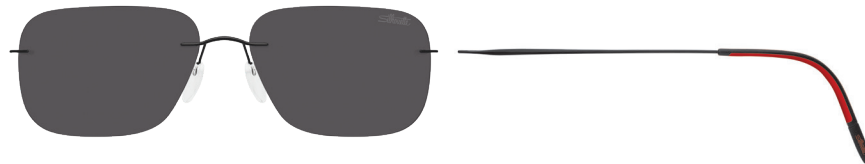

Silhouette[®]
ICONIC EYEWEAR MADE IN AUSTRIA. SINCE 1964.

SUN 2019
Mod. 8677

TITAN MINIMAL ART ULTRA THIN

Col. / 20-6234

BROWN

metal parts: brown anodised shiny
 temple ends: brown with vanilla
 temple tips: brown matte

POL

Col. / 40-6238

POL GREY

metal parts: black shiny
 temple ends: black with red
 temple tips: black matte

Col. / 40-6247

GREY

metal parts: black silky-matte
 temple ends: black with red
 temple tips: black shiny

Col. / 60-6232

COBALT BLUE

metal parts: ruthenium shiny
 temple ends: dark blue with black
 temple tips: dark blue matte

SPARE PARTS
 ERSATZTEILE / PIÈCES DE RECHANGE

Boxing System / Kastensystem / Système de castes

Metallfassung aus High-Tech Titan
 Gläser: Polycarbonat
 Wölbung: Base 9
 100 % UV A-, B-, C-Schutz

Metal frame made of High-Tech Titanium
 Lenses: polycarbonate
 Curving: base 9
 100 % UV A-, B-, C-protection