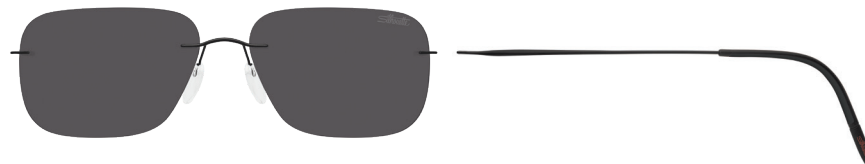

Silhouette[®]
ICONIC EYEWEAR MADE IN AUSTRIA. SINCE 1964.

SUN 2019
Mod. 8677

TITAN MINIMAL ART ULTRA THIN

Col. / 20-6234

BROWN

metal parts: brown anodised shiny
 temple ends: brown with vanilla
 temple tips: brown matte

POL

Col. / 40-6238

POL GREY

metal parts: black shiny
 temple ends: black with red
 temple tips: black matte

Col. / 40-6247

GREY

metal parts: black silky-matte
 temple ends: black with red
 temple tips: black shiny

Col. / 60-6232

COBALT BLUE

metal parts: ruthenium shiny
 temple ends: dark blue with black
 temple tips: dark blue matte

SPARE PARTS
 ERSATZTEILE / PIÈCES DE RECHANGE

Boxing System / Kastensystem / Système de castes

Metallfassung aus High-Tech Titan
 Gläser: Polycarbonat
 Wölbung: Base 9
 100 % UV A-, B-, C-Schutz

Metal frame made of High-Tech Titanium
 Lenses: polycarbonate
 Curving: base 9
 100 % UV A-, B-, C-protection