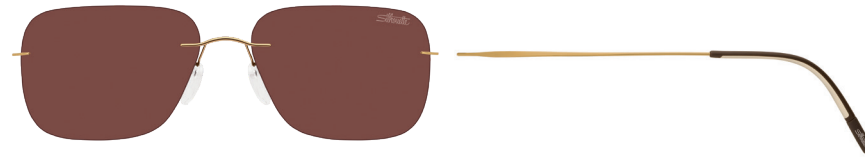

Silhouette[®]
ICONIC EYEWEAR MADE IN AUSTRIA. SINCE 1964.

SUN 2019
Mod. 8677

TITAN MINIMAL ART ULTRA THIN

Col. / 20-6234

BROWN

metal parts: brown anodised shiny
 temple ends: brown with vanilla
 temple tips: brown matte

POL

Col. / 40-6238

POL GREY

metal parts: black shiny
 temple ends: black with red
 temple tips: black matte

Col. / 40-6247

GREY

metal parts: black silky-matte
 temple ends: black with red
 temple tips: black shiny

Col. / 60-6232

COBALT BLUE

metal parts: ruthenium shiny
 temple ends: dark blue with black
 temple tips: dark blue matte

SPARE PARTS
 ERSATZTEILE / PIÈCES DE RECHANGE

Boxing System / Kastensystem / Système de castes

Metallfassung aus High-Tech Titan
 Gläser: Polycarbonat
 Wölbung: Base 9
 100 % UV A-, B-, C-Schutz

Metal frame made of High-Tech Titanium
 Lenses: polycarbonate
 Curving: base 9
 100 % UV A-, B-, C-protection