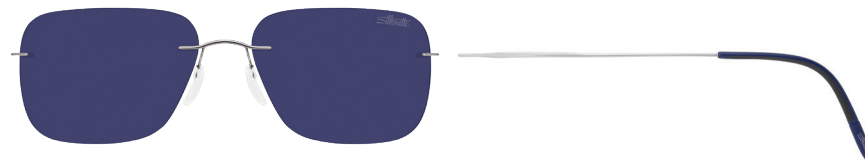

Silhouette[®]
ICONIC EYEWEAR MADE IN AUSTRIA. SINCE 1964.

SUN 2019
Mod. 8677

TITAN MINIMAL ART ULTRA THIN

Col. / 20-6234

BROWN

metal parts: brown anodised shiny
 temple ends: brown with vanilla
 temple tips: brown matte

POL

Col. / 40-6238

POL GREY

metal parts: black shiny
 temple ends: black with red
 temple tips: black matte

Col. / 40-6247

GREY

metal parts: black silky-matte
 temple ends: black with red
 temple tips: black shiny

Col. / 60-6232

COBALT BLUE

metal parts: ruthenium shiny
 temple ends: dark blue with black
 temple tips: dark blue matte

SPARE PARTS
 ERSATZTEILE / PIÈCES DE RECHANGE

Boxing System / Kastensystem / Système de castes

Metallfassung aus High-Tech Titan
 Gläser: Polycarbonat
 Wölbung: Base 9
 100 % UV A-, B-, C-Schutz

Metal frame made of High-Tech Titanium
 Lenses: polycarbonate
 Curving: base 9
 100 % UV A-, B-, C-protection