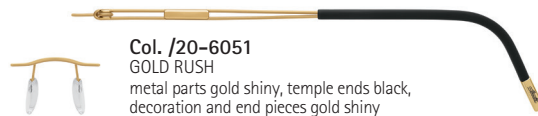

Silhouette®

ICONIC EYEWEAR MADE IN AUSTRIA. SINCE 1964.

Mod. 5227

SILHOUETTE
TITAN NEXT GENERATION

Col. /10-6050
SLEEK SILVER
metal parts titanium shiny, temple ends dark grey,
decoration and end pieces chrome shiny

Col. /20-6051
GOLD RUSH
metal parts gold shiny, temple ends black,
decoration and end pieces gold shiny

Col. /40-6052
MOCHA BROWN
metal parts brown shiny, temple ends chocolate brown,
decoration and end pieces titanium shiny

Col. /40-6053
ROSE BLOSSOM
metal parts rose shiny, temple ends fuchsia,
decoration and end pieces chrome shiny

Col. /40-6054
TEAL BLUE SEA
metal parts teal shiny, temple ends teal,
decoration and end pieces chrome shiny