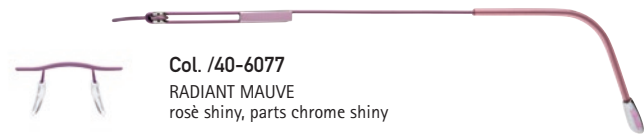

Col. /10-6086
GOLDEN SILVER
titanium silk-mat, parts gold shiny