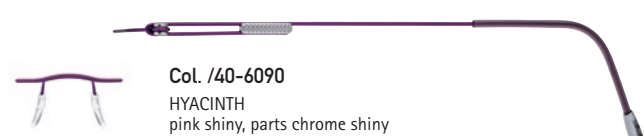

Col. /40-6088
DEEP FOREST
dark-green shiny, parts titanium shiny