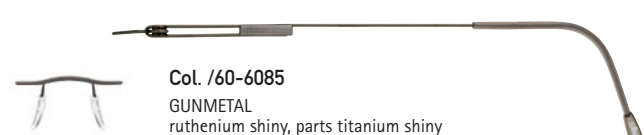

Col. /50-6082
SIMPLY BLACK
black chrome shiny

Col. /60-6085
GUNMETAL
ruthenium shiny, parts titanium shiny

ETERNAL GOLD
7534/20-6076
Garnitur aus High-Tech Titanium
Chassis made of High-Tech Titanium
Kit en High-Tech Titanium