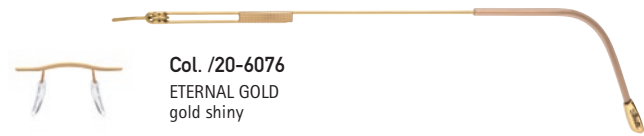

Col. /10-6075
SILVER SPOON
titanium shiny, parts chrome shiny