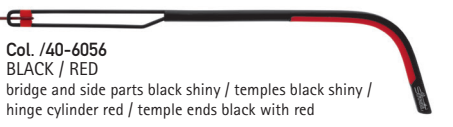

Col. /40-6056
BLACK / RED
bridge and side parts black shiny / temples black shiny /
hinge cylinder red / temple ends black with red