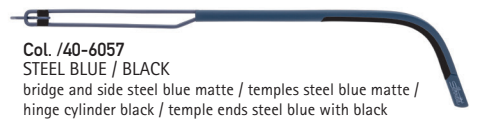

Col. /10-6051
TITANIUM / BLACK
bridge and side parts titanium shiny / temples titanium shiny /
hinge cylinder black / temple ends black with grey

Col. /10-6052
TITANIUM / YELLOW GREEN
bridge and side parts titanium matte / temples titanium matte /
hinge cylinder yellow green / temple ends black with yellow green

Col. /40-6053
AUBERGINE / PURPLE
bridge and side parts aubergine shiny / temples aubergine shiny /
hinge cylinder purple / temple ends purple with cyclamen

Col. /40-6054
RED / BLUE
bridge and side parts red shiny / temples red shiny /
hinge cylinder red / temple ends blue with red

Col. /40-6055
OLIVE / ORANGE
bridge and side parts olive matte / temples fluorescent orange matte /
hinge cylinder brown green / temple ends brown green with orange

Col. /40-6056
BLACK / RED
bridge and side parts black shiny / temples black shiny /
hinge cylinder red / temple ends black with red

Col. /40-6057
STEEL BLUE / BLACK
bridge and side steel blue matte / temples steel blue matte /
hinge cylinder black / temple ends steel blue with black

Col. /40-6058
DARK BROWN / BEIGE
bridge and side parts dark brown matte / temples dark brown matte /
hinge cylinder dark brown / temple ends dark brown with beige