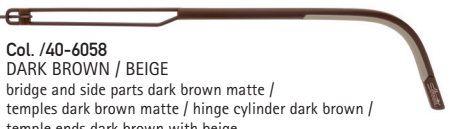

Col. /10-6051
TITANIUM / BLACK
bridge and side parts titanium shiny / temples titanium shiny /
hinge cylinder black / temple ends black with grey

Col. /10-6052
TITANIUM / YELLOW GREEN
bridge and side parts titanium matte / temples titanium matte /
hinge cylinder yellow green / temple ends black with yellow green

Col. /40-6053
AUBERGINE / PURPLE
bridge and side parts aubergine shiny / temples aubergine shiny /
hinge cylinder purple / temple ends purple with cyclamen

Col. /40-6054
RED / BLUE
bridge and side parts red shiny / temples red shiny /
hinge cylinder red / temple ends blue with red

Col. /40-6055
OLIVE / ORANGE
bridge and side parts olive matte / temples fluorescent orange matte /
hinge cylinder brown green / temple ends brown green with orange

Col. /40-6056
BLACK / RED
bridge and side parts black shiny / temples black shiny /
hinge cylinder red / temple ends black with red

Col. /40-6057
STEEL BLUE / BLACK
bridge and side steel blue matte / temples steel blue matte /
hinge cylinder black / temple ends steel blue with black

Col. /40-6058
DARK BROWN / BEIGE
bridge and side parts dark brown matte / temples dark brown matte /
hinge cylinder dark brown / temple ends dark brown with beige