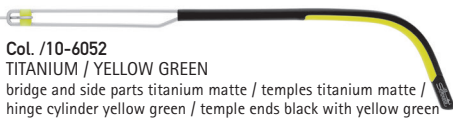

5356 5362

SILHOUETTE
TITAN PROFILE

TITAN PROFILE

Mod. 5406

Col. /00-6050
SILVER / VANILLA-ICEBLUE
bridge and side parts rhodium shiny / temples rhodium shiny /
hinge cylinder vanilla / temple ends vanilla with iceblue

Col. /10-6051
TITANIUM / BLACK
bridge and side parts titanium shiny / temples titanium shiny /
hinge cylinder black / temple ends black with grey

Col. /10-6052
TITANIUM / YELLOW GREEN
bridge and side parts titanium matte / temples titanium matte /
hinge cylinder yellow green / temple ends black with yellow green