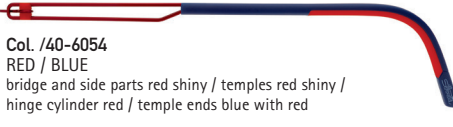

Col. /40-6054
RED / BLUE
bridge and side parts red shiny / temples red shiny /
hinge cylinder red / temple ends blue with red