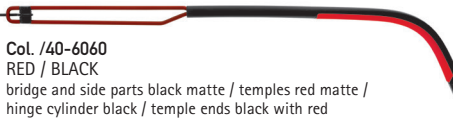

Col. /40-6060
RED / BLACK
bridge and side parts black matte / temples red matte /
hinge cylinder black / temple ends black with red