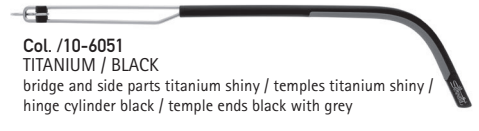

5356 5362

SILHOUETTE
TITAN PROFILE

TITAN PROFILE

Mod. 5406

Col. /00-6050
SILVER / VANILLA-ICEBLUE
bridge and side parts rhodium shiny / temples rhodium shiny /
hinge cylinder vanilla / temple ends vanilla with iceblue

Col. /10-6051
TITANIUM / BLACK
bridge and side parts titanium shiny / temples titanium shiny /
hinge cylinder black / temple ends black with grey

Col. /10-6052
TITANIUM / YELLOW GREEN
bridge and side parts titanium matte / temples titanium matte /
hinge cylinder yellow green / temple ends black with yellow green