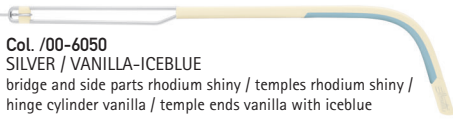

TITAN PROFILE

Mod. 5406

Col. /00-6050
SILVER / VANILLA-ICEBLUE
bridge and side parts rhodium shiny / temples rhodium shiny /
hinge cylinder vanilla / temple ends vanilla with iceblue