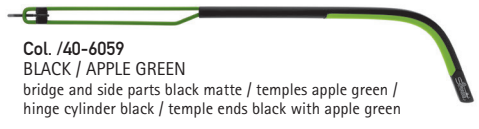

Col. /40-6055
OLIVE / ORANGE
bridge and side parts olive matte / temples fluorescent orange matte /
hinge cylinder brown green / temple ends brown green with orange

Col. /40-6056
BLACK / RED
bridge and side parts black shiny / temples black shiny /
hinge cylinder red / temple ends black with red

Col. /40-6057
STEEL BLUE / BLACK
bridge and side steel blue matte / temples steel blue matte /
hinge cylinder black / temple ends steel blue with black

Col. /40-6058
DARK BROWN / BEIGE
bridge and side parts dark brown matte / temples dark brown matte /
hinge cylinder dark brown / temple ends dark brown with beige