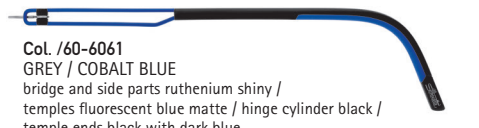

Col. /40-6055
OLIVE / ORANGE
bridge and side parts olive matte / temples fluorescent orange matte /
hinge cylinder brown green / temple ends brown green with orange

Col. /40-6056
BLACK / RED
bridge and side parts black shiny / temples black shiny /
hinge cylinder red / temple ends black with red

Col. /40-6057
STEEL BLUE / BLACK
bridge and side steel blue matte / temples steel blue matte /
hinge cylinder black / temple ends steel blue with black

Col. /40-6058
DARK BROWN / BEIGE
bridge and side parts dark brown matte / temples dark brown matte /
hinge cylinder dark brown / temple ends dark brown with beige

Col. /40-6059
BLACK / APPLE GREEN
bridge and side parts black matte / temples apple green /
hinge cylinder black / temple ends black with apple green

Col. /40-6060
RED / BLACK
bridge and side parts black matte / temples red matte /
hinge cylinder black / temple ends black with red