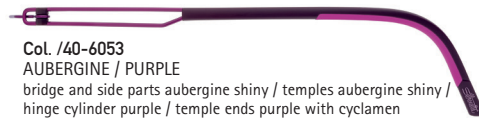

5356 5362

SILHOUETTE
TITAN PROFILE

TITAN PROFILE

Mod. 5406

Col. /00-6050
SILVER / VANILLA-ICEBLUE
bridge and side parts rhodium shiny / temples rhodium shiny /
hinge cylinder vanilla / temple ends vanilla with iceblue

Col. /10-6051
TITANIUM / BLACK
bridge and side parts titanium shiny / temples titanium shiny /
hinge cylinder black / temple ends black with grey

Col. /10-6052
TITANIUM / YELLOW GREEN
bridge and side parts titanium matte / temples titanium matte /
hinge cylinder yellow green / temple ends black with yellow green