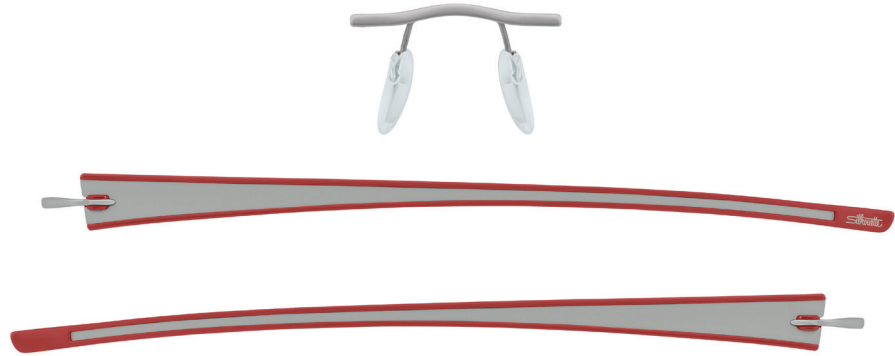

RED GREY VITALITY
5255/00-6050
Metallgarnitur aus High-Tech Titan
Metal chassis made of High-Tech Titanium
Kit en métal en High-Tech Titanium

Clip-on 5076 available

Kastensystem/Boxing system

	mm	---	---	---	---
	mm	---	---	---	---
	mm	17	19	21	21
	mm	135 140	135 140 145	145	145