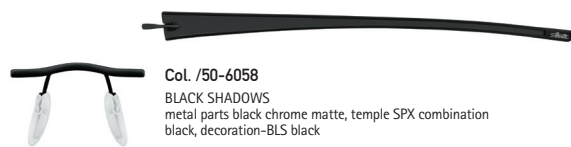

Col. /50-6058
BLACK SHADOWS
metal parts black chrome matte, temple SPX combination black, decoration-BLS black