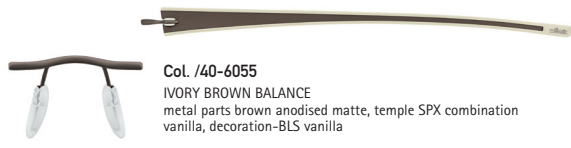

Col. /40-6055
IVORY BROWN BALANCE
metal parts brown anodised matte, temple SPX combination vanilla, decoration-BLS vanilla