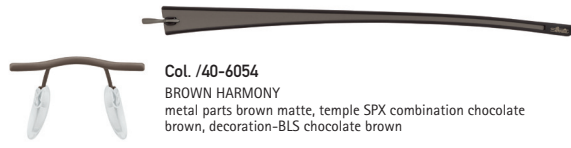

SILHOUETTE
TITAN RAYS

Col. /00-6050
RED GREY VITALITY
 metal parts rhodium matte, temple SPX combination red, decoration-BLS red

Col. /20-6051
GOLD BROWN HARVEST
 metal parts gold matte, temple SPX combination chocolate brown, decoration-BLS chocolate brown

Col. /40-6052
TEAL BORDEAUX CONTRAST
 metal parts teal matte, temple SPX combination brown-aubergine, decoration-BLS brown-aubergine

Col. /40-6053
PINK PLUM LOOK
 metal parts pink matte, temple SPX combination dark violet, decoration-BLS dark violet