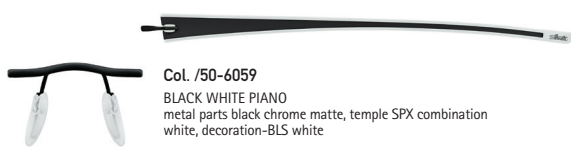

Col. /50-6059
BLACK WHITE PIANO
metal parts black chrome matte, temple SPX combination white, decoration-BLS white