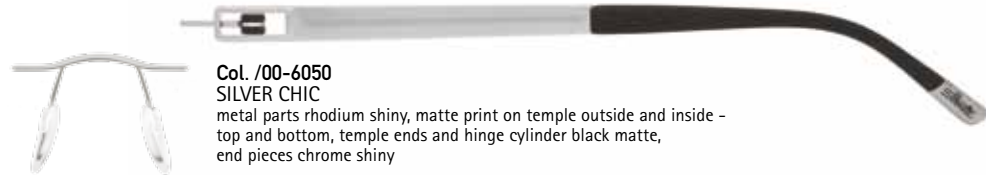

Silhouette[®]
AUTHENTIC EYEWEAR. SINCE 1964.

Mod. 5236

5232
5233
5234
5235

SILHOUETTE
TITAN SUPREME

Col. /00-6050
SILVER CHIC
 metal parts rhodium shiny, matte print on temple outside and inside - top and bottom, temple ends and hinge cylinder black matte, end pieces chrome shiny

Col. /20-6051
GOLDEN STYLE
 metal parts gold shiny, matte print on temple outside and inside - top and bottom, temple ends and hinge cylinder black matte, end pieces gold shiny

Col. /40-6052
BROWN SERENITY
 metal parts brown shiny, matte print on temple outside and inside - top and bottom, temple ends dark brown shiny, hinge cylinder dark brown matte, end pieces titanium shiny

Col. /60-6053
GREY ELEGANCE
 metal parts ruthenium shiny, matte black print on temple outside and inside - top and bottom, temple ends black shiny, hinge cylinder black matte, end pieces chrome shiny

SILVER CHIC
5236/00-6050
 Metallgarnitur aus High-Tech Titan
 Metal chassis made of High-Tech Titanium
 Kit en métal en High-Tech Titanium