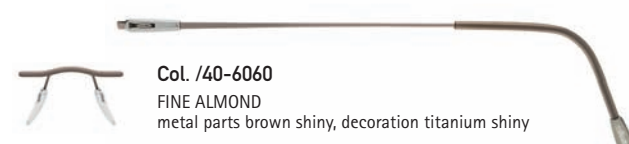

Col. /40-6053
SWEET PLUM
metal parts plum shiny, decoration titanium shiny

Col. /40-6054
SOFT TEAL
metal parts ice blue, decoration chrome shiny

Col. /40-6055
RED FLAME
metal parts scarlet, decoration chrome shiny

Col. /40-6056
SHINY GINGER
metal parts copper shiny, decoration gold shiny

Col. /40-6058
FRESH LIME
metal parts lime shiny, decoration chrome shiny

Col. /40-6060
FINE ALMOND
metal parts brown shiny, decoration titanium shiny