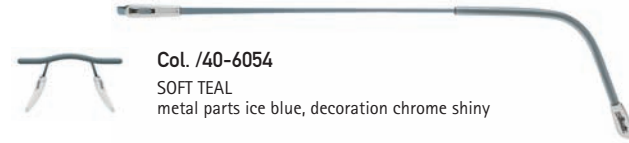

Col. /40-6054
SOFT TEAL
metal parts ice blue, decoration chrome shiny