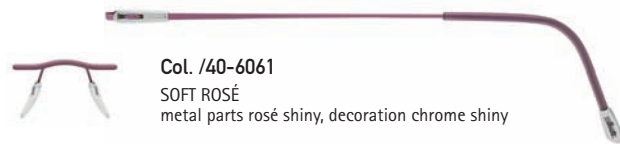

Col. /40-6053
SWEET PLUM
metal parts plum shiny, decoration titanium shiny

Col. /40-6054
SOFT TEAL
metal parts ice blue, decoration chrome shiny

Col. /40-6055
RED FLAME
metal parts scarlet, decoration chrome shiny

Col. /40-6056
SHINY GINGER
metal parts copper shiny, decoration gold shiny

Col. /40-6058
FRESH LIME
metal parts lime shiny, decoration chrome shiny

Col. /40-6060
FINE ALMOND
metal parts brown shiny, decoration titanium shiny