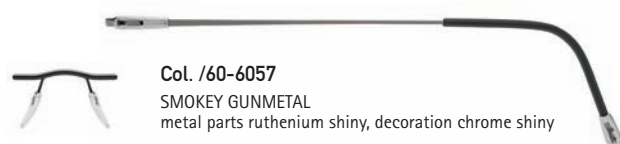

Col. /60-6057
SMOKEY GUNMETAL
metal parts ruthenium shiny, decoration chrome shiny