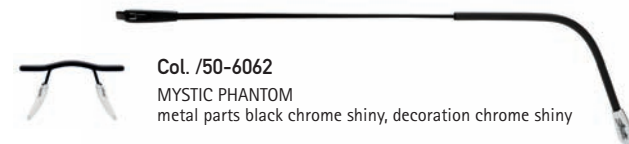

Col. /50-6062
MYSTIC PHANTOM
metal parts black chrome shiny, decoration chrome shiny