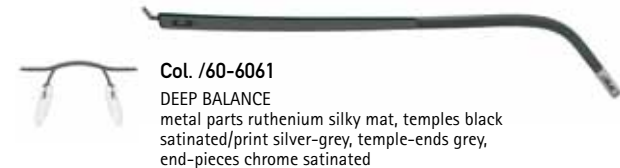

Col. /60-6061
DEEP BALANCE
metal parts ruthenium silky mat, temples black satinated/print silver-grey, temple-ends grey, end-pieces chrome satinated