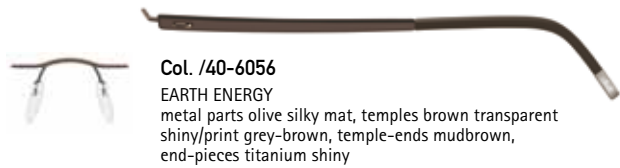

Col. /40-6056
EARTH ENERGY
metal parts olive silky mat, temples brown transparent shiny/print grey-brown, temple-ends mudbrown, end-pieces titanium shiny