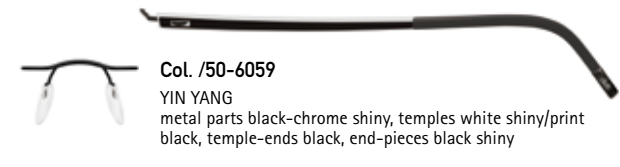

Col. /50-6059
YIN YANG
metal parts black-chrome shiny, temples white shiny/print black, temple-ends black, end-pieces black shiny