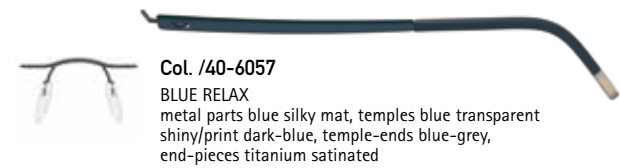

Col. /40-6057
BLUE RELAX
metal parts blue silky mat, temples blue transparent shiny/print dark-blue, temple-ends blue-grey, end-pieces titanium satinated