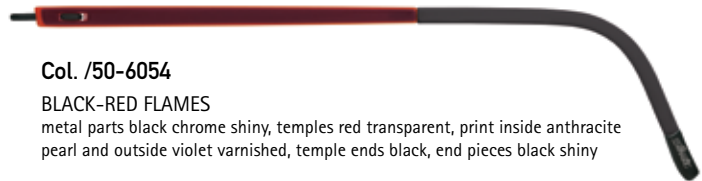

Col. /40-6054

BROWN-GOLD MAKEUP

metal parts bronze silky matte, temples gold flash sputtered, print inside silver white and outside gold varnished, temple ends olive, end pieces titanium shiny

BROWN-GOLD MAKEUP

Col. /40-6050

BROWN CHOCOLATE

metal parts brown silky matte, temples brown transparent shiny, temple ends dark brown, end pieces titanium matte

Col. /40-6051

GREY ROCKS

metal parts silver-gold shiny, temples black shiny, print inside gold varnished and outside silver pearl, temple ends black matte, end pieces chrome shiny

Col. /50-6054

BLACK-RED FLAMES

metal parts black chrome shiny, temples red transparent, print inside anthracite pearl and outside violet varnished, temple ends black, end pieces black shiny

Col. /60-6055