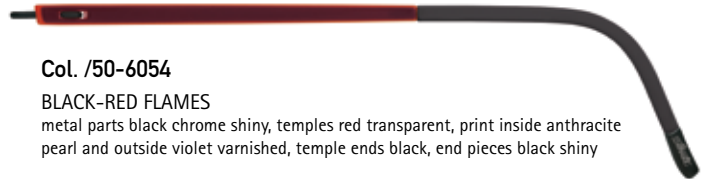

Col. /50-6054

BLACK-RED FLAMES

metal parts black chrome shiny, temples red transparent, print inside anthracite pearl and outside violet varnished, temple ends black, end pieces black shiny