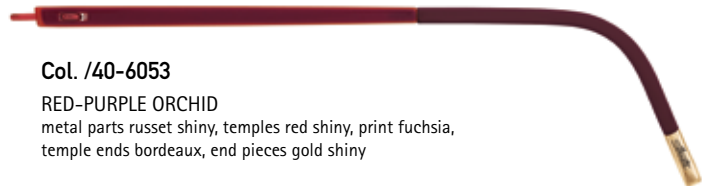

Silhouette[®]

Mod. 4267
4268
7784
7785
7786
7787

SILHOUETTE
ZENLIGHT HALFRIM

Col. /10-6050

MINT-BLUE LAGOON

metal parts titanium shiny, temples peppermint transparent, print inside mint pearl and outside dark blue matte, temple ends blue, end pieces chrome shiny

Col. /20-6051

WHITE-GOLD CHIC

metal parts gold shiny, temples and end pieces gold shiny, print white, temple ends white

Col. /40-6053

RED-PURPLE ORCHID

metal parts russet shiny, temples red shiny, print fuchsia, temple ends bordeaux, end pieces gold shiny

Col. /40-6054

BROWN-GOLD MAKEUP

metal parts bronze silky matte, temples gold flash sputtered, print inside silver white and outside gold varnished, temple ends olive, end pieces titanium shiny

BROWN-GOLD MAKEUP