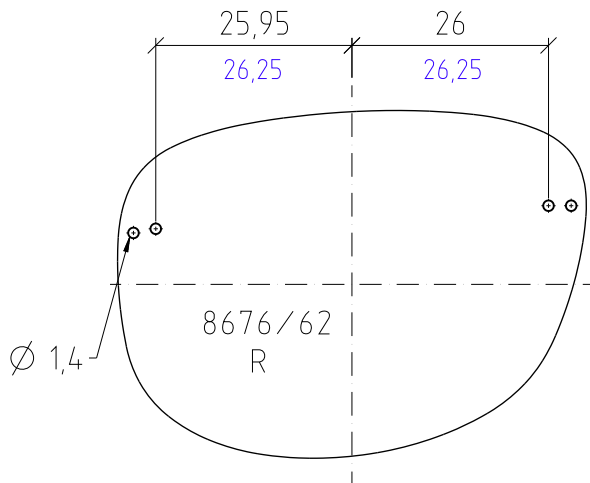

8 base

Silhouette®

Attention :

Please check length

× = Reference Point

corrected measurement for drill-edges

INSTRUCTIONS

Drilling Jig affixed NASAL

Drilling Jig affixed TEMPORAL

Drilling angle