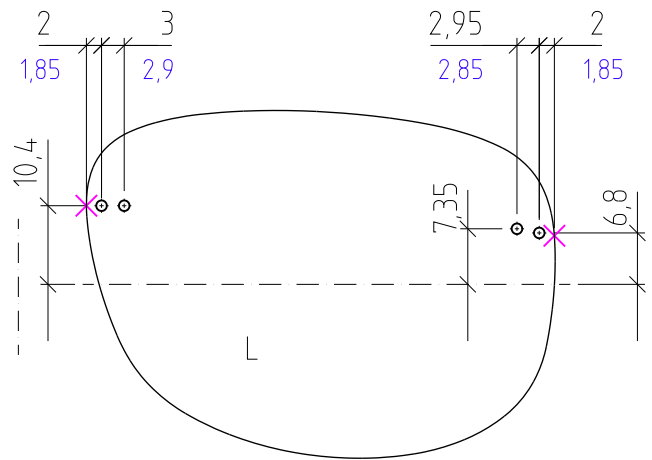

8 base

Silhouette®

Attention :

Please check length

× = Reference Point

corrected measurement for drill-edges

INSTRUCTIONS

Drilling Jig affixed NASAL

Drilling Jig affixed TEMPORAL

Drilling angle