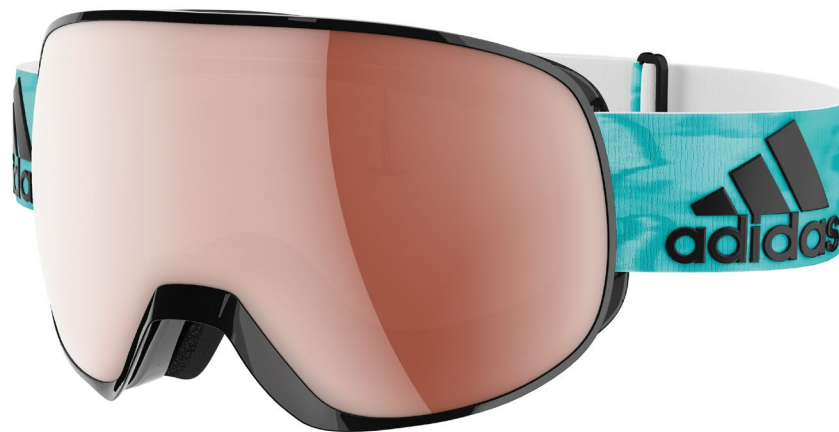

NOT ALL MODELS/COLORS ARE AVAILABLE IN ALL COUNTRIES

PACKAGE CONSISTS OF

SPHERICAL LENSPOD
GOLD MIRROR (ANTIFOG)

LST

SPHERICAL LENSPOD
BLUE MIRROR (ANTIFOG)

SPHERICAL LENSPOD
GREEN MIRROR (ANTIFOG)

SPHERICAL LENSPOD
LST™ ACTIVE SILVER (ANTIFOG)

LST

SPHERICAL LENSPOD
BLUE MIRROR (ANTIFOG)

SPHERICAL LENSPOD
GOLD MIRROR (ANTIFOG)