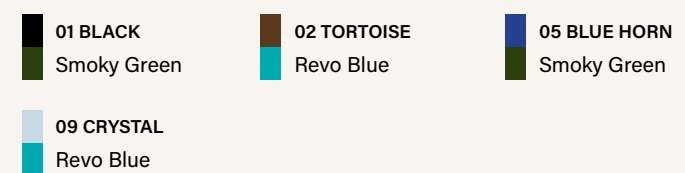

PYTHON I

RE1147

MSRP: $299.00

WHOLESALE: $139.50

54

20

140

Round

6 base

Tech Specs

- Remake of vintage Revo style
- Snakeskin temple detail from original Python mold
- Adjustable nose pads
- Integrated spring hinge
- Crystal glass lens technology

Colors

PYTHON III

RE1177

MSRP: $299.00

WHOLESALE: $139.50

50

22

140

Round

6 base

Tech Specs

- Remake of large round vintage Revo style
- Handmade acetate front and temple tips
- Snakeskin temple detail from original Python mold
- Integrated spring hinge
- Crystal glass lens technology

Colors