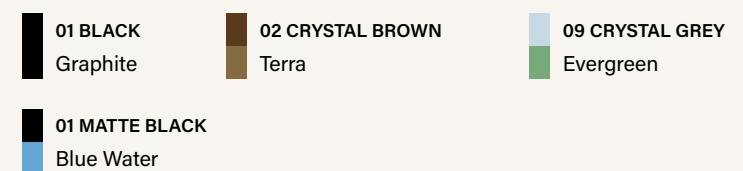

SS 2021

LINE LIST

LATE SPRING

BODE MILLER 1 - TBD NAME

RE1182

MSRP: $259 (TBD)

WHOLESALE: $129.50 (TBD)

70

7

130

Sport Wrap

8 base

Tech Specs

- Carbon fiber and stainless steel combination frame
- Wide fit shape with saddle bridge for ultimate comfort
- Rubber temple tips
- Serilium+ Lens technology

Colors

LATE SPRING

BODE MILLER 2 - TBD NAME

RE1183

MSRP: $259 (TBD)

WHOLESALE: $129.50 (TBD)

70

9

130

Sport Wrap

8 base

Tech Specs

- Carbon fiber and plastic combination frame
- Wide fit shape with saddle bridge for ultimate comfort
- Rubber temple tips
- Serilium+ Lens technology

Colors