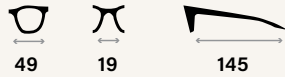

ADDITIONS

rēvo

Pictured: Sierra

SIERRA

RE1161

MSRP: \$299.00

WHOLESALE: \$139.50

Tech Specs