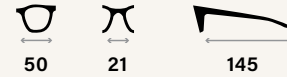

- Remake of small, round vintage Revo style
- Spring hinge
- Crystal glass lens technology

Colors

ATLAS

RE1179

MSRP: \$299.00

WHOLESALE: \$139.50

Tech Specs

- Vintage-inspired style
- Keyhole bridge
- Spring hinge
- Crystal glass lens technology