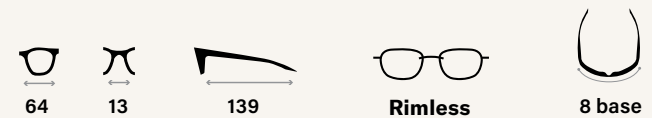

Colors

DESCEND FOLD

RE1140

MSRP: \$239

WHOLESALE: \$119.50

Tech Specs

- Foldable version of best seller Descend N
- MotionFit™ design
- Elastomeric nose pads and temple tips
- Serilium+ lens technology

Colors