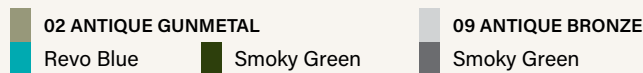

Round

6 base

Tech Specs

- Remake of vintage Revo style
- Snakeskin temple detail from original Python mold
- Adjustable nose pads
- Integrated spring hinge
- Crystal glass lens technology

Colors

PYTHON III