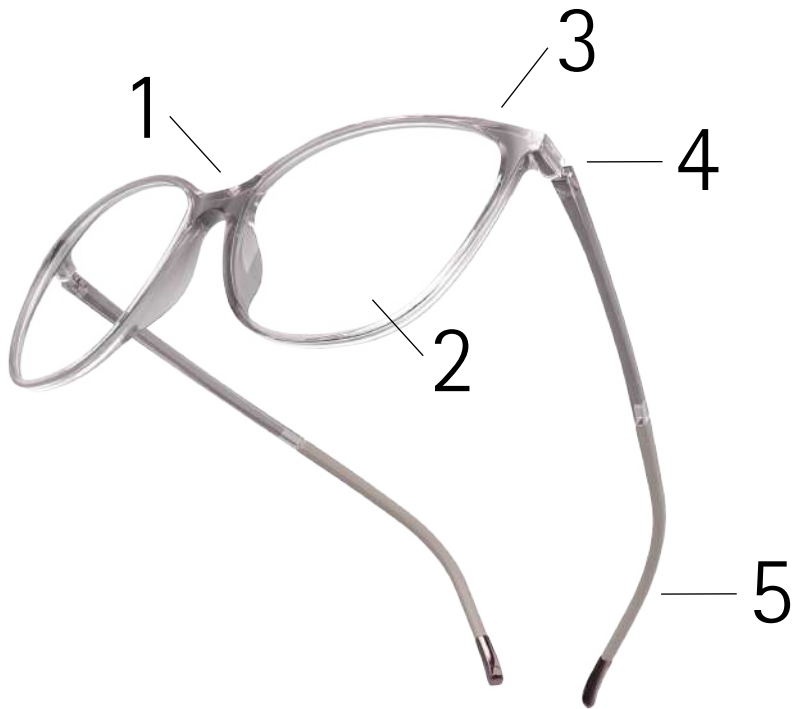

NEW
MODEL
NUMBER

LENSES. FRAMES. SERVICE.
100%
SILHOUETTE

SPX ILLUSION

Mod. 2940
(before 2889)

Try it. Wear it. Love it.

Silhouette

ICONIC EYEWEAR MADE IN AUSTRIA. SINCE 1964.

1 Comprehensive all-in-one package for maximum simplicity
Einheitliches Gesamtpaket für maximale Verständlichkeit
Un ensemble complet uniforme pour une lisibilité maximale