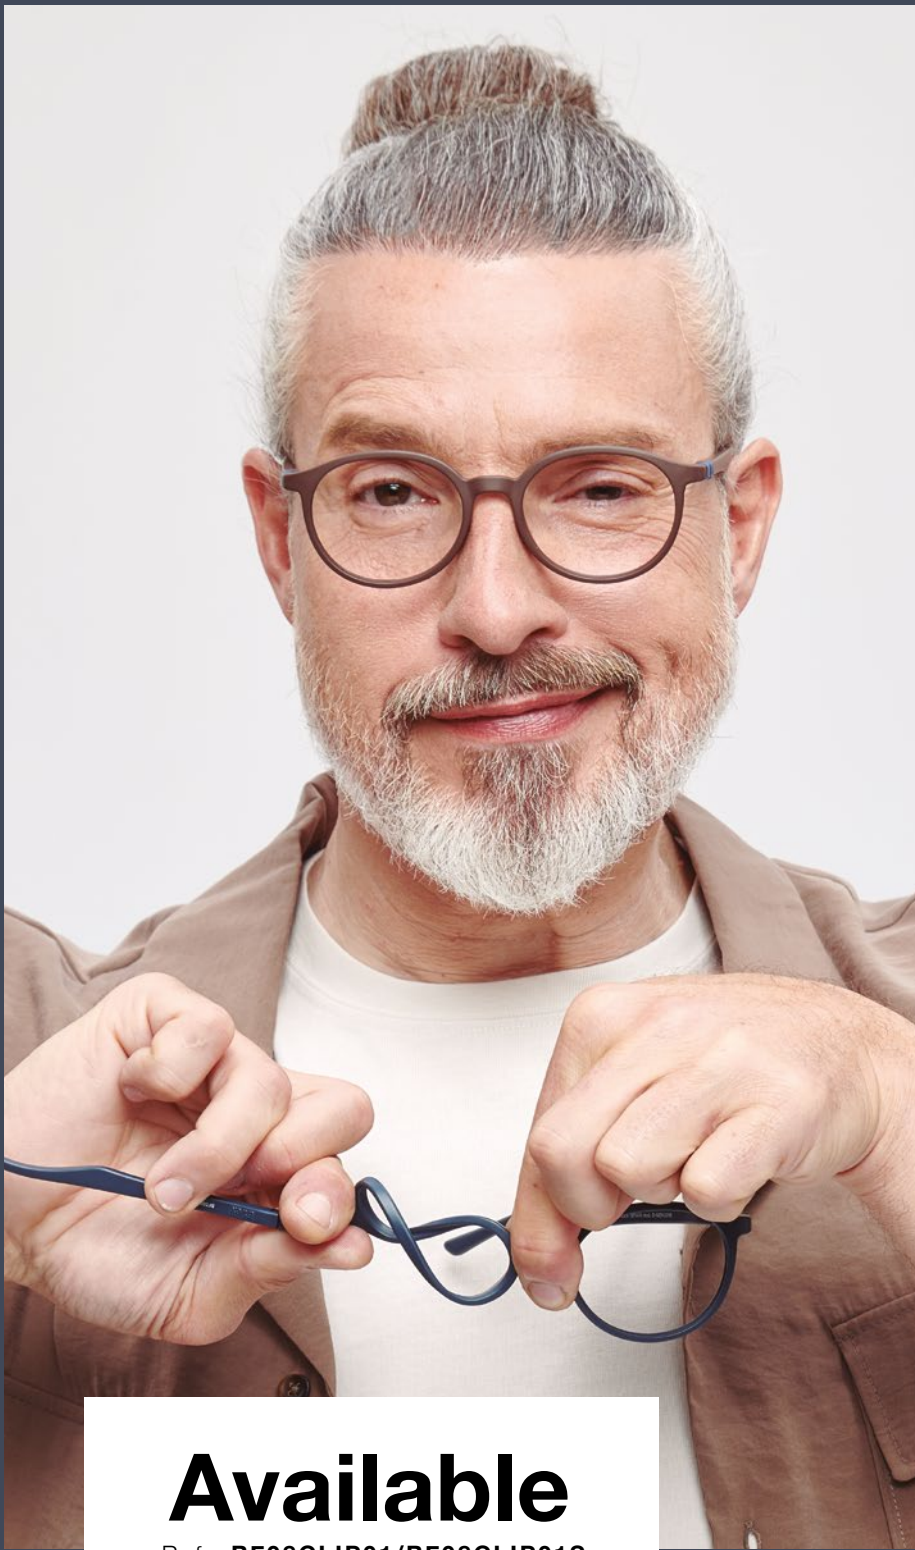

Bicolor black/Crystal brown

Ref.: **BF020154**

Cord included

Available head band

Ref.: **BFD01**

Available

Ref.: BF08CLIP01/BF08CLIP01S

Ref.: BF08CLIP02/BF08CLIP02S