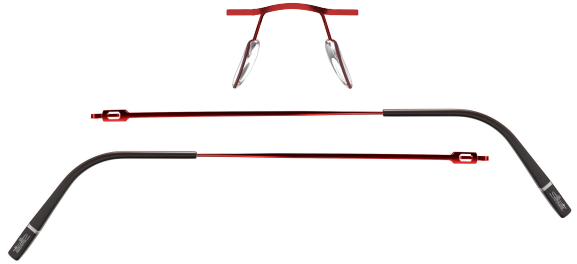

THE REFINED
Model 5593

Empower your lightness.

Silhouette

1

New rimless design family featuring signature hinge for a broad consumer group

2

Ultra-light design statement offering choice between classic shapes and contemporary appeal

3

New subtle yet statement-making all titanium temple design

4

Perfect fit and excellent wearing comfort

5

Easy handling thanks to the maintenance-free snap hing

6

Signature temple end, adjustable and shorable

CHASSIS

Frame made of High-Tech Titanium
with parts of SPX®+

X

- 15
- 17
- 19
- 21

- 145
- 135/140/145/150
- 145/150
- 21/150

ASSORTMENT DEMOS

Model	Lens	Size	3040 *3145 with color groove = red Striking Red	3530 Shiny Rosegold	3530 3635 = tinted lens Striking Rosegold	4040 Velvet Cassis	4540 Navy Blue	5040 Trans- formative Teal	6040 Cool Brown	6540 Natural Greige	6660 *6765 with color groove = gray Striking Ruthenium	7100 7105 = tinted lens Striking Rhodium	7530 Classic Gold	9040 Pure Black	Chassis
5593/BA		53/17/145													5593 70 15/45, 17/35, 17/40, 17/45, 17/50 19/45, 19/50 21/50
5593/CR		54/21/150													
5593/DL		53/17/140													
5593/LC		55/19/150													
5593/LG		50/19/145													
5593/NK		54/17/140													
5593/PF		48/19/145													
5593/PX		52/17/135													
5593/PY		55/15/145													
5593/PZ		54/17/145													
5593/PV*		55/15/145													
5593/PW*		54/17/145													
5593/PT		57/17/150													
5593/PU		52/17/145													